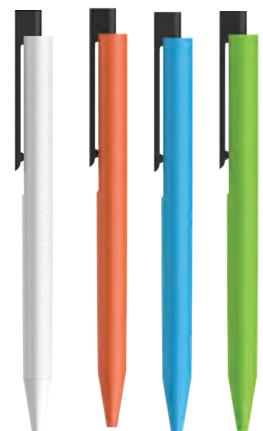

10554BE white
10554OR orange
10554SM blue
10554ZE green