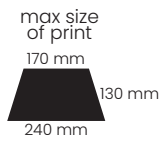

UMBRELLAS

ROBIN

Umbrella folding 8 - panel
windproof, automatic open/close,
Pongee, 190T,
fiberglass + steel mechanism,
metal shaft
Handle: plastic

black
8628602