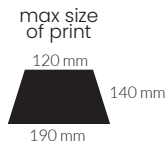

## KRONOS

**Umbrella folding 10 - panel**  
 automatic open / close  
 Pongee, 190T  
 Frame: fiberglass  
 Handle: wooden

dark blue  
**8641706**

black  
**8641702**