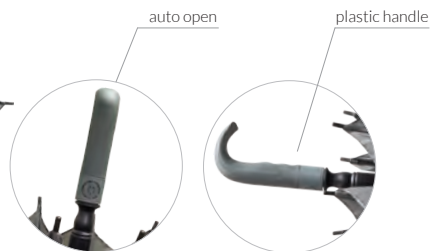

## ARES

**Umbrella 8-panel automatic**  
 Pongee, 190T, metal frame,  
 Handle: plastic

**8628819**

**8628806**

**8628814**

**8628802**