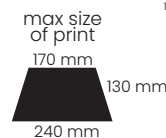

green
86393ZE