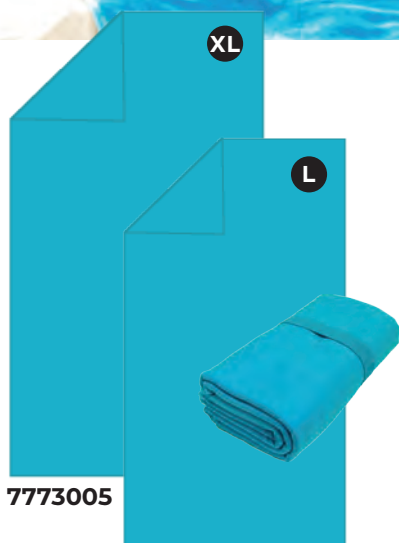

7773005

7772005