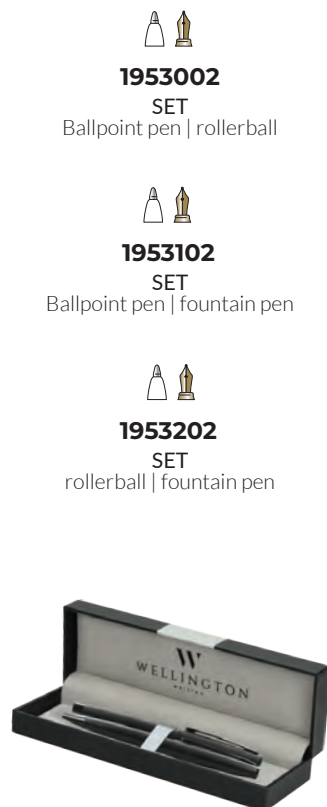

1953002
SET
Ballpoint pen | rollerball

1953102
SET
Ballpoint pen | fountain pen

1953202
SET
rollerball | fountain pen