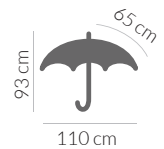

grey  
**8642314**

black  
**8642302**

max size of print

105 mm

150 mm

100 mm

93 cm

65 cm