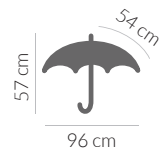

UMBRELLAS

ROBIN

Umbrella folding 8 - panel
windproof, automatic open/close,
Pongee, 190T,
fiberglass + steel mechanism,
metal shaft
Handle: plastic

black
8628602