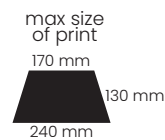

UMBRELLAS

KRONOS

Umbrella folding 10 - panel
automatic open / close
Pongee, 190T
Frame: fiberglass
Handle: wooden

CATIONIC

Umbrella folding 8 - panel
automatic open / close
Cationic Pongee, 190T
Frame: fiberglass
Handle: rubber