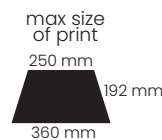

UMBRELLAS

PROTECT

Umbrella 8-panel automatic

Pongee, 190T,
fiberglass frame,
and shaft
Handle: rubber

black / silver
8641902

ORION

Umbrella 8-panel automatic

Pongee, 190T,
fiberglass mechanism + shaft
Handle: eva foam

black
8637502