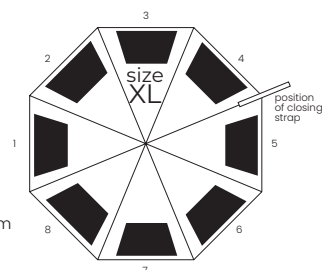

UMBRELLAS

PROTECT

Umbrella 8-panel automatic

Pongee, 190T,
fiberglass frame,
and shaft
Handle: rubber

black / silver
8641902

ORION

Umbrella 8-panel automatic

Pongee, 190T,
fiberglass mechanism + shaft
Handle: eva foam

black
8637502