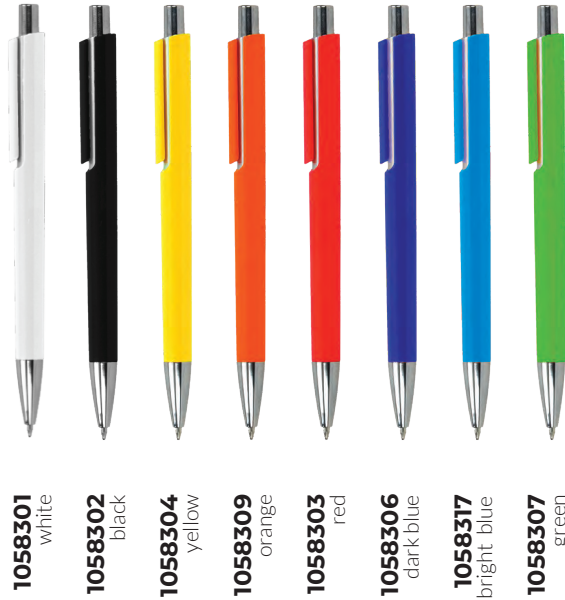

## NAIROBI

**Ballpoint pen**  
Plastic,  
141 mm,  
Ø 10 mm

 pad printing

 9 g

 50/1000

 blue writing  
1 mm

- 1058301** white
- 1058302** black
- 1058304** yellow
- 1058309** orange
- 1058303** red
- 1058306** dark blue
- 1058317** bright blue
- 1058307** green

## ELVA

**Ballpoint pen**  
Plastic, solid  
colored barrel,  
145 mm,  
Ø 11 mm

 pad printing

 9 g

 50/1000

 blue writing  
1 mm

- 1058902** black
- 1058903** red
- 1058909** orange
- 1058907** green
- 1058917** bright blue
- 1058905** dark blue