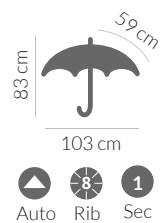

## APOLO

**Umbrella 8-panel automatic**  
 Pongee, 190T  
 Metal frame  
 Handle: rubber, matching color

 screen printing

 400 g

 12/48

rubber handle material

max size of print  
 170 mm  
 130 mm  
 240 mm