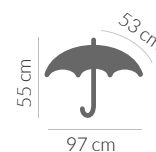

## MIDAS

**Umbrella folding 8-panel**  
 manual open/close  
 Polyester, 190T,  
 metal frame  
 and mechanism  
 Handle: plastic

 screen printing

 221 g

 12/60

red  
**8643203**

black  
**8643202**

dark blue  
**8643206**