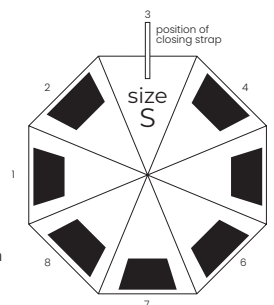

## MIDAS

**Umbrella folding 8-panel**  
 manual open/close  
 Polyester, 190T,  
 metal frame  
 and mechanism  
 Handle: plastic

 screen printing

 221 g

 12/60

red  
**8643203**

black  
**8643202**

dark blue  
**8643206**