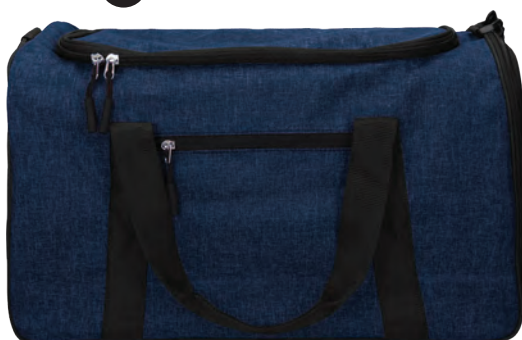

FUTON LANG

Sports bag

Melange polyester, one main zipper compartment, front zipper pocket, side open pocket, side zipper pocket for shoes, padded handle strap, removable and adjustable shoulder strap, 50 x 27,5 x 25 cm

34L

4094306
navy blue