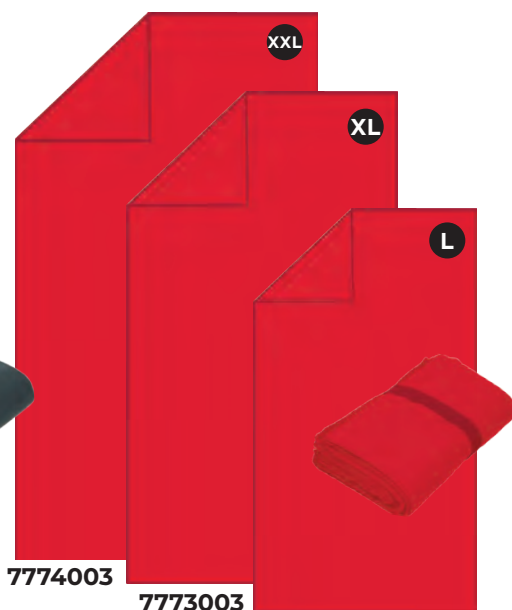

7773005

7772005

7773007

7772007

7773019

7772019

ACTIVE LANG

Towel with elastic stripe
Microfibre, 200 gms,
85% Polyester, 15% Polyamid,
elastic strap and same color edge

logo embroidery

pad printing

XXL

100 x 180 cm

1/30

XL

80 x 160 cm

1/50

L

70 x 140 cm

1/50

7773002

7772002

7774003

7773003

7772003

Towel pouch
100% Polyester / mesh,
with drawstring strap
for L, XL towel sizes
20 x 11 cm

pad printing

1/500

*towel not
included

7772102