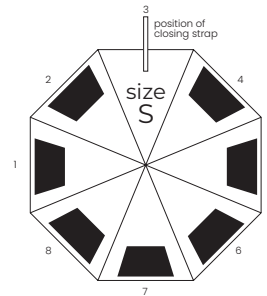

 screen printing

 260 g

 10/50

 wind proof

max size of print  
 170 mm  
 120mm  
 200mm

 29 cm

 54 cm  
 57 cm  
 97 cm

 Open  Rib  Sec close