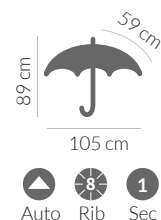

UMBRELLAS

ZEUS

Umbrella 8-panel automatic
Polyester, 190T,
metal frame
Handle: wood