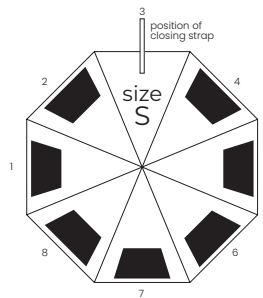

UMBRELLAS

ROBIN

Umbrella folding 8 - panel
windproof, automatic open/close,
Pongee, 190T,
fiberglass + steel mechanism,
metal shaft
Handle: plastic