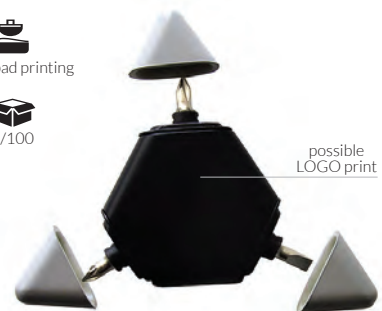

### Multitool 6 functions

6 pieces of screw drivers  
in plastic housing  
9 x 9 cm

pad printing

1/100

possible  
LOGO print

**73706**