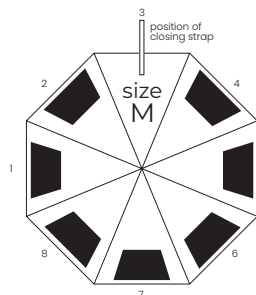

## APOLO

**Umbrella 8-panel automatic**  
 Pongee, 190T  
 Metal frame  
 Handle: rubber, matching color

 screen printing

 400 g

 12/48

rubber handle material

max size of print  
 170 mm  
 130 mm  
 240 mm