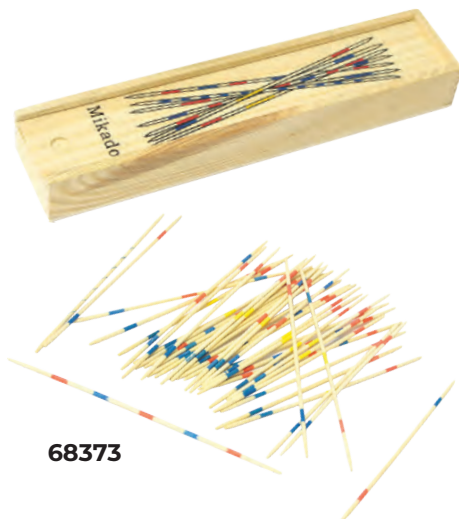

MIKADO

Social game
Wooden box,
19 x 4 x 2,5 cm

laser engraving

pad printing

1/120