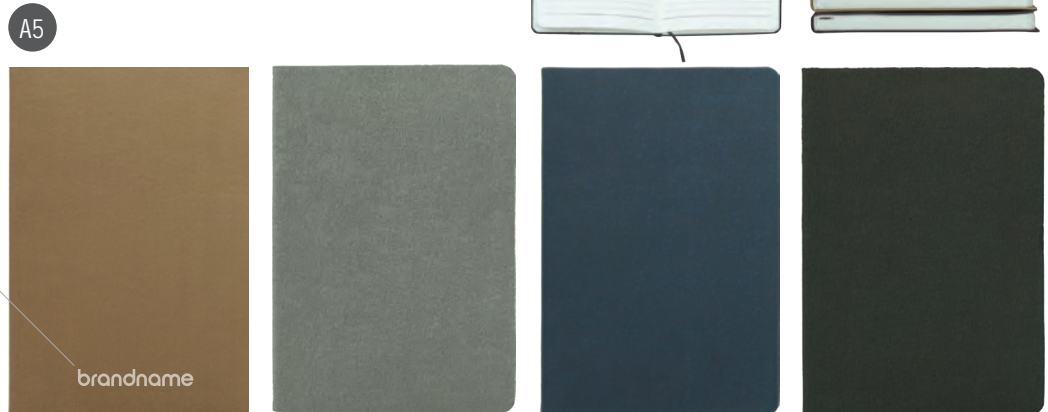

possible LOGO print

7077101

7077102

BETA

Notebook A5

With 96 sheets, lines, white paper 80 g/m<sup>2</sup>, round corners, cover material: paper cover with folia, bands and tail bands, 15,5 x 20,7 x 1 cm

possible LOGO print