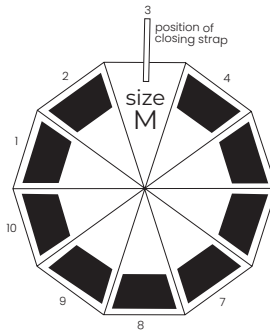

max size  
 of print

120 mm

140 mm

190 mm

wind  
 proof

33,5 cm

66 cm

58 cm