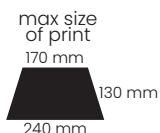

UMBRELLAS

ZEUS

Umbrella 8-panel automatic
Polyester, 190T,
metal frame
Handle: wood