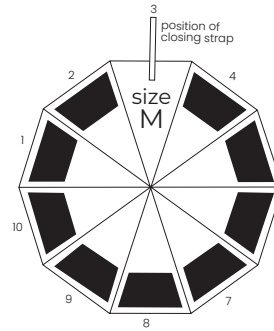

UMBRELLAS

KRONOS

Umbrella folding 10 - panel
automatic open / close
Pongee, 190T
Frame: fiberglass
Handle: wooden

CATIONIC

Umbrella folding 8 - panel
automatic open / close
Cationic Pongee, 190T
Frame: fiberglass
Handle: rubber