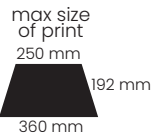

UMBRELLAS

PROTECT

Umbrella 8-panel automatic

Pongee, 190T,
fiberglass frame,
and shaft
Handle: rubber

black / silver
8641902

ORION

Umbrella 8-panel automatic

Pongee, 190T,
fiberglass mechanism + shaft
Handle: eva foam

black
8637502