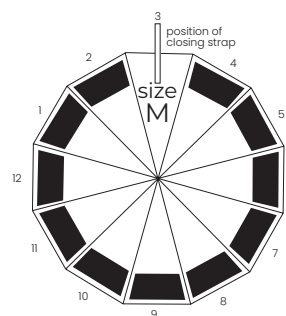

grey  
**8628513**

wind  
 proof

max size  
 of print

110 mm

120 mm

160 mm

33 cm

65 cm