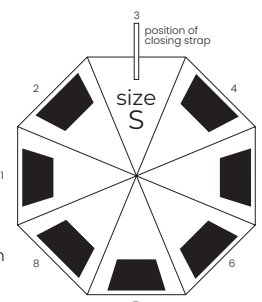

XENO

Umbrella folding 8-panel
manual open/close
Pongee, 190T,
fiberglass mechanism
Handle: rubber