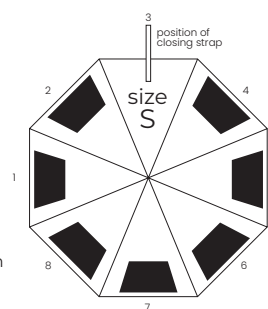

## ZODIAC LUX

**Umbrella folding 8-panel**  
 automatic open/close  
 Pongee, 190T, windproof,  
 fiberglass mechanism  
 Handle: rubber

 screen printing

 369 g

 12/48

 wind proof

max size of print  
 170 mm  
 130 mm  
 240 mm