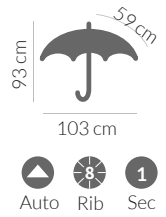

## SELENA

**Umbrella 8-panel automatic**  
 Pongee, 190T  
 metal colored fiberglass frame  
 Handle: matching color, mat  
 PVC

 screen printing

 490 g

 1/20

max size of print  
 170 mm  
 130 mm  
 240 mm