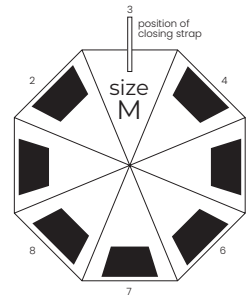

## SELENA

**Umbrella 8-panel automatic**  
 Pongee, 190T  
 metal colored fiberglass frame  
 Handle: matching color, mat  
 PVC

 screen printing

 490 g

 1/20

max size of print  
 170 mm  
 130 mm  
 240 mm