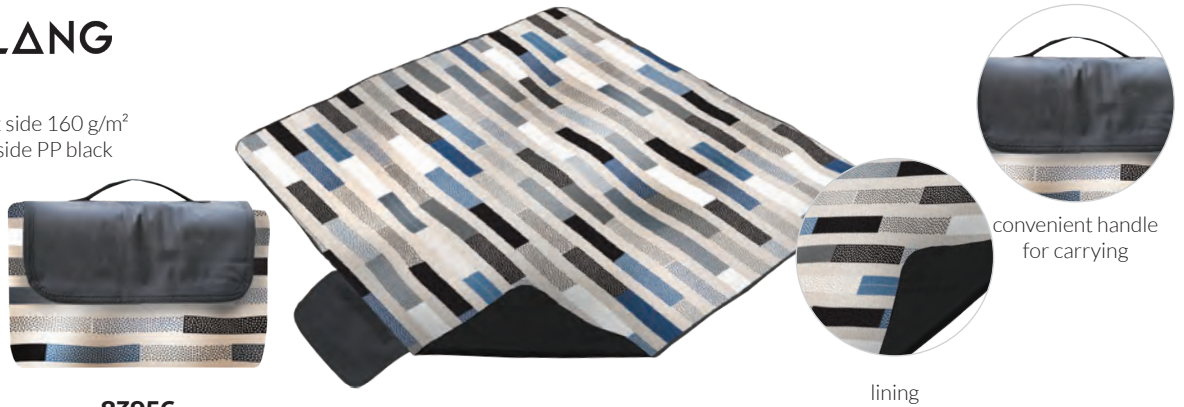

FLOYD LANG

Picnic blanket

495g/m², material: front side 160 g/m² polar fleece fabric, back side PP black material, fabric handle
closed: 28 x 20 cm
open: 135 x 150 cm

embroidery

screen printing

1/16

83956

convenient handle for carrying

lining

CHILL OUT

Foldable Picnic mat

Polyester and Nylon surface, high water resistance, with acrylic fiber filling, more comfortable and available for wet hard ground. Easily fold as carry bag with zipper closure.
127 x 152 x 0,5 cm

embroidery

screen printing

1/10