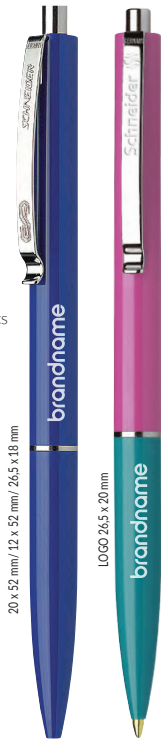

K15

Ballpoint pen
Plastic

- pad printing
- Comb. - MIN. 2500 pcs
- 1/1000
- blue writing
  0,4 mm