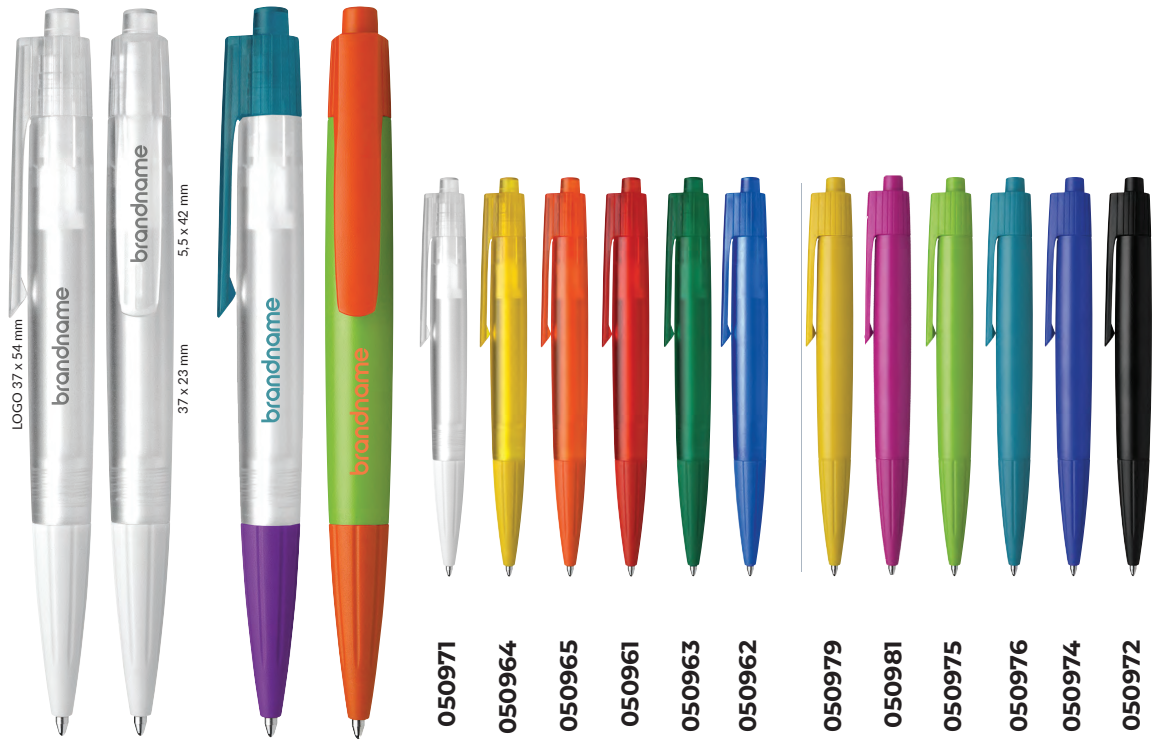

## LIKE

Ballpoint pen  
Plastic

 pad printing

 digital transfer

 Comb. - MIN. 300 pcs

 1/1000

 blue writing  
0,4 mm

A possible combination of individual pen parts in different colours from the colour scale.