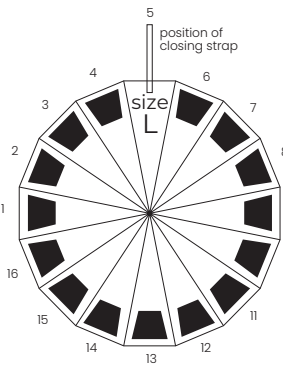

grey  
**8642314**

black  
**8642302**

max size of print

105 mm

150 mm

100 mm

93 cm

65 cm