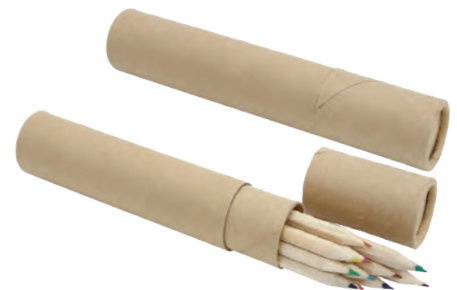

COLOUR PENCILS

Color pencils 12/1 in a cardboard sleeve

Recycled paper
Ø 3,5 x 19 cm