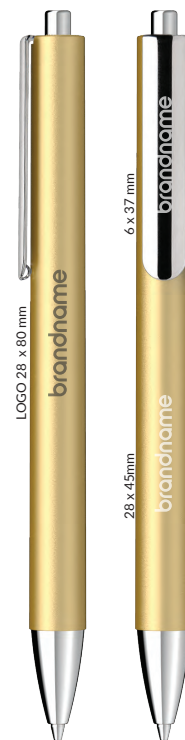

FLUO 150

Highlighter  
Plastic

-  body:  
pad / digital printing
-  clip:  
pad printing
-  neon writing  
1mm / 5mm
-  1/200

- 050181
- 050184
- 050185

SUNLITE

Ballpoint pen  
Plastic

-  pad printing
-  Comb. - MIN. 2500 pcs
-  1/1000
-  blue writing  
0,4 mm

- 05263G
- 05263C
- 05263D
- 05263E
- 05263A
- 05263F

EVO PRO+

Ballpoint pen  
Plastic

-  body: screen printing
-  pad printing
-  clip: laser engraving /  
pad printing
-  1/1000
-  blue writing  
0,4 mm