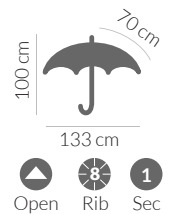

UMBRELLAS

PROTECT

Umbrella 8-panel automatic

Pongee, 190T,
fiberglass frame,
and shaft
Handle: rubber

black / silver
8641902

ORION

Umbrella 8-panel automatic

Pongee, 190T,
fiberglass mechanism + shaft
Handle: eva foam

black
8637502