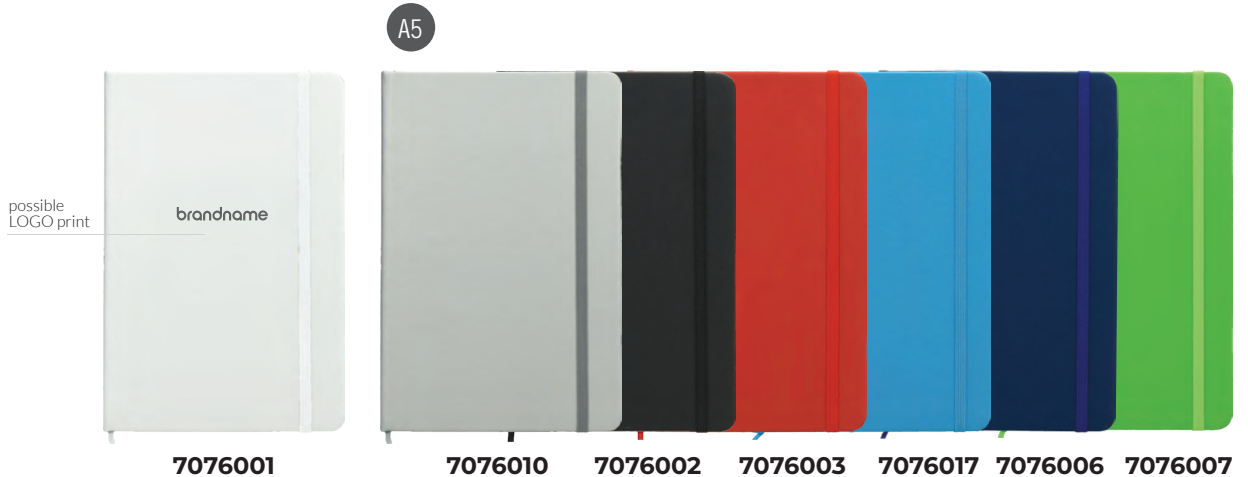

SPECTRUM A5

Notebook A5

96 sheets, paper 80 g/m², lines, round corners, bands and tail bands in colour of the cover, PU
14 x 21 x 1 cm

- hot printing
- pad printing
- 50/100

FOREST

PU Notebook A5

White paper, 96 lined sheets, bookmark, rubber strap and pen holder strap.
Wood imitation cover, 80 g/m²,
Size: 14,8 x 20,8 x 1,5 cm

- hot printing
- pad printing
- 1/20