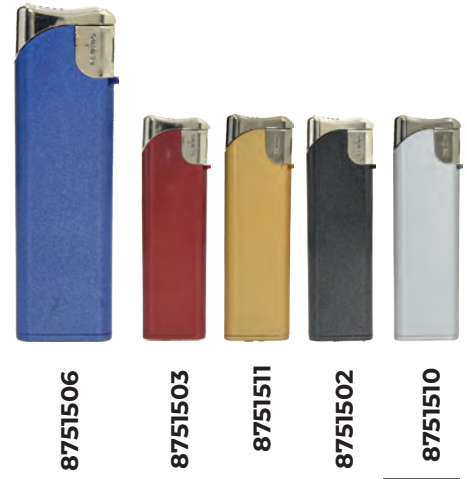

TWIST METALIC

Lighter
Plastic,
24 x 80 x 10 mm

- pad printing
- 50/1000

- ISO 9994
- EN 13869
- 85%
- GAS
- TUV