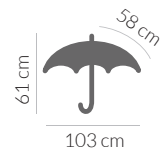

UMBRELLAS

KRONOS

Umbrella folding 10 - panel
automatic open / close
Pongee, 190T
Frame: fiberglass
Handle: wooden

CATIONIC

Umbrella folding 8 - panel
automatic open / close
Cationic Pongee, 190T
Frame: fiberglass
Handle: rubber