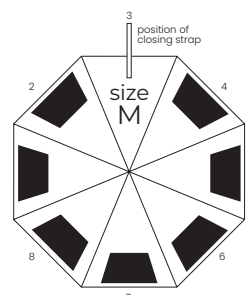

UMBRELLAS

ZEUS

Umbrella 8-panel automatic
Polyester, 190T,
metal frame
Handle: wood